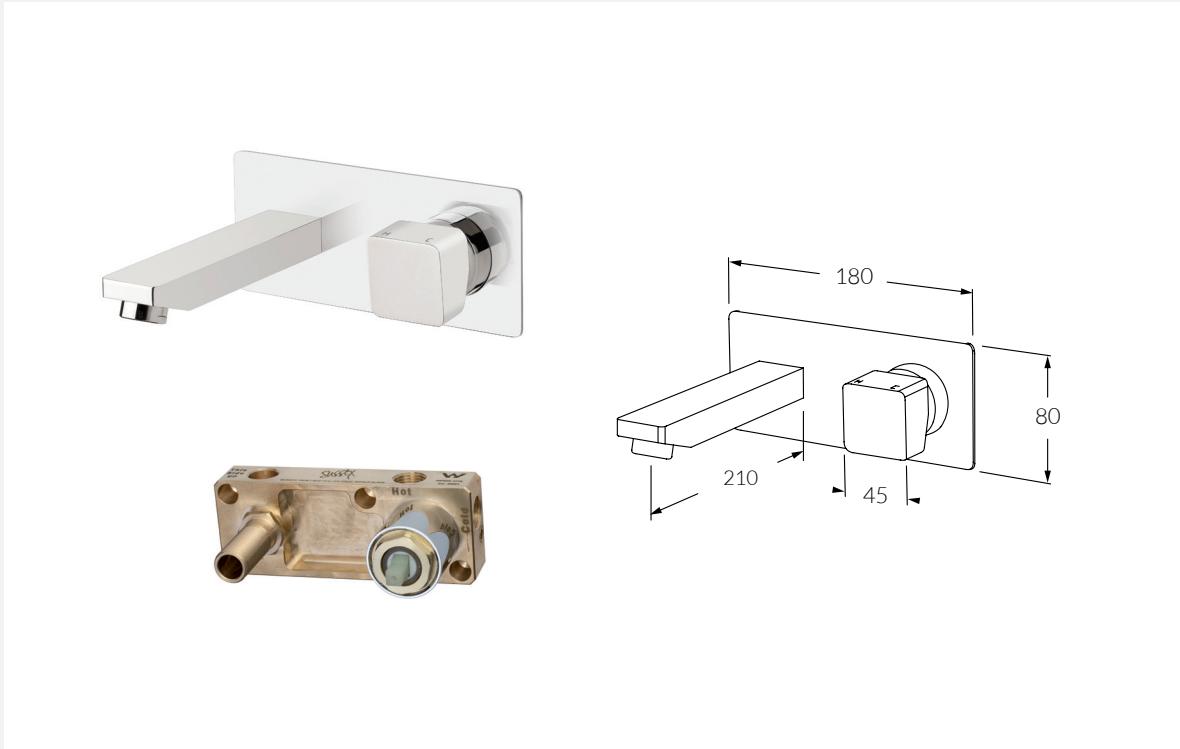

INFORMATION SHEET

Suba Wall Basin Mixer Outlet System RH

Product code:	Available options:
BWBMS210RH	Right hand operation
BWBMS210LH	Left hand operation
BWBMS210V	Vertical operation

FEATURING THE SUSSEX MASTERFIT

A new innovative all-in-one plumbing unit that simplifies the installation process of mixer and outlet combinations.

- Made in Australia from high quality solid brass
- Precision engineered to Australian Standards
- Significant savings in Cost, Labour and Time
- Easy to install
- Mixers, outlets and backplates fit perfectly every time
- Standards ½" BSP connections for plumbing fittings
- Simultaneous use of two outlets
- Mixer cartridges fully serviceable after installation
- Generous tolerance for wall cover thicknesses
- Simultaneous use of two outlets
- Mixer cartridges fully serviceable after installation
- Generous tolerance for wall cover thicknesses